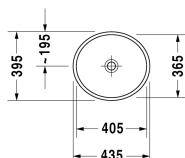

Washbowl # 2321440000

| < 435 mm > |

Washbowl	Dimension	Weight	Order number
ground, without overflow, without tap platform, fixings included, 435 mm			
Colors			
00 White Alpin			
Variant			
☒	435 x 395 mm	7,500 kg	2321440000
Sanitary ceramics with the special WonderGliss surface finish will remain clean and attractive-looking for a long time to come. When ordering WonderGliss please add a "1" as eleventh digit to the model number.			
Accessory			
Slotted waste	50 mm	0,300 kg	005024
Design Siphon		1,500 kg	005036
Suitable products			
Console including drawers 2 drawers beneath console, 2 console supports, 1 cut-out central, 800 x 550 mm	800 x 550 mm		F08521
Console including drawers 1 drawer beneath console, 2 console supports, 1 cut-out central, 1 siphon cover, 600 x 550 mm	600 x 550 mm		F08520
Console including drawers 3 drawers beneath consoles, 3 console supports, 1 cut-out left side, 1500 x 550 mm	1500 x 550 mm		F08528
Console including drawers 3 drawers beneath consoles, 3 console supports, 1 cut-out right side, 1500 x 550 mm	1500 x 550 mm		F08529
Console including drawers 3 drawers beneath consoles, 3 console supports, 2 cut-outs, 1500 x 550 mm	1500 x 550 mm		F08530
Console including drawers 3 drawers beneath consoles, 3 console supports, 1 siphon cover, 1 cut-out central, 1800 x 550 mm	1800 x 550 mm		F08531
Console including drawers 3 drawers beneath consoles, 3 console supports, 1 cut-out left side, 1800 x 550 mm	1800 x 550 mm		F08532

Washbowl # 2321440000

|< 435 mm >|

Console for above counter basin and countertop basin 1
console with two cut-outs, Width min. see ordering
information, Width max 2000 mm, price per section of 100
mm, basic price till 800 mm, 480 mm

480 mm

LC095C

All drawings contain the necessary measurements which are subject to standard tolerances. They are stated in mm and are non-binding. Exact measurements, in particular for customised installation scenarios, can only be taken from the finished ceramic piece.