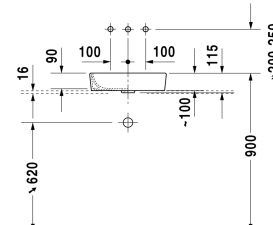

Washbowl # 2321440000

| < 435 mm > |

Washbowl	Dimension	Weight	Order number
ground, without overflow, without tap platform, fixings included, 435 mm			
Colors			
00 White Alpin			
Variant			
☒	435 x 395 mm	7,500 kg	2321440000
Sanitary ceramics with the special WonderGliss surface finish will remain clean and attractive-looking for a long time to come. When ordering WonderGliss please add a "1" as eleventh digit to the model number.			
Accessory			
Slotted waste	50 mm	0,300 kg	005024
Design Siphon		1,500 kg	005036
Suitable products			
Console including drawers 2 drawers beneath console, 2 console supports, 1 cut-out central, 800 x 550 mm	800 x 550 mm		F08521
Console including drawers 1 drawer beneath console, 2 console supports, 1 cut-out central, 1 siphon cover, 600 x 550 mm	600 x 550 mm		F08520
Console including drawers 3 drawers beneath consoles, 3 console supports, 1 cut-out left side, 1500 x 550 mm	1500 x 550 mm		F08528
Console including drawers 3 drawers beneath consoles, 3 console supports, 1 cut-out right side, 1500 x 550 mm	1500 x 550 mm		F08529
Console including drawers 3 drawers beneath consoles, 3 console supports, 2 cut-outs, 1500 x 550 mm	1500 x 550 mm		F08530
Console including drawers 3 drawers beneath consoles, 3 console supports, 1 siphon cover, 1 cut-out central, 1800 x 550 mm	1800 x 550 mm		F08531
Console including drawers 3 drawers beneath consoles, 3 console supports, 1 cut-out left side, 1800 x 550 mm	1800 x 550 mm		F08532

Washbowl # 2321440000

|< 435 mm >|

Console for above counter basin and countertop basin 1
console with two cut-outs, Width min. see ordering
information, Width max 2000 mm, price per section of 100
mm, basic price till 800 mm, 480 mm

480 mm

LC095C

All drawings contain the necessary measurements which are subject to standard tolerances. They are stated in mm and are non-binding. Exact measurements, in particular for customised installation scenarios, can only be taken from the finished ceramic piece.