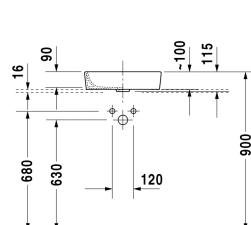

Washbowl # 2321440000

| < 435 mm > |

Washbowl	Dimension	Weight	Order number
ground, without overflow, without tap platform, fixings included, 435 mm			
Colors			
00 White Alpin			
Variant			
☒	435 x 395 mm	7,500 kg	2321440000
Sanitary ceramics with the special WonderGliss surface finish will remain clean and attractive-looking for a long time to come. When ordering WonderGliss please add a "1" as eleventh digit to the model number.			
Accessory			
Slotted waste	50 mm	0,300 kg	005024
Design Siphon		1,500 kg	005036
Suitable products			
Console including drawers 2 drawers beneath console, 2 console supports, 1 cut-out central, 800 x 550 mm	800 x 550 mm		F08521
Console including drawers 1 drawer beneath console, 2 console supports, 1 cut-out central, 1 siphon cover, 600 x 550 mm	600 x 550 mm		F08520
Console including drawers 3 drawers beneath consoles, 3 console supports, 1 cut-out left side, 1500 x 550 mm	1500 x 550 mm		F08528
Console including drawers 3 drawers beneath consoles, 3 console supports, 1 cut-out right side, 1500 x 550 mm	1500 x 550 mm		F08529
Console including drawers 3 drawers beneath consoles, 3 console supports, 2 cut-outs, 1500 x 550 mm	1500 x 550 mm		F08530
Console including drawers 3 drawers beneath consoles, 3 console supports, 1 siphon cover, 1 cut-out central, 1800 x 550 mm	1800 x 550 mm		F08531
Console including drawers 3 drawers beneath consoles, 3 console supports, 1 cut-out left side, 1800 x 550 mm	1800 x 550 mm		F08532

Washbowl # 2321440000

|< 435 mm >|

Console for above counter basin and countertop basin 1
console with two cut-outs, Width min. see ordering
information, Width max 2000 mm, price per section of 100
mm, basic price till 800 mm, 480 mm

480 mm

LC095C

All drawings contain the necessary measurements which are subject to standard tolerances. They are stated in mm and are non-binding. Exact measurements, in particular for customised installation scenarios, can only be taken from the finished ceramic piece.